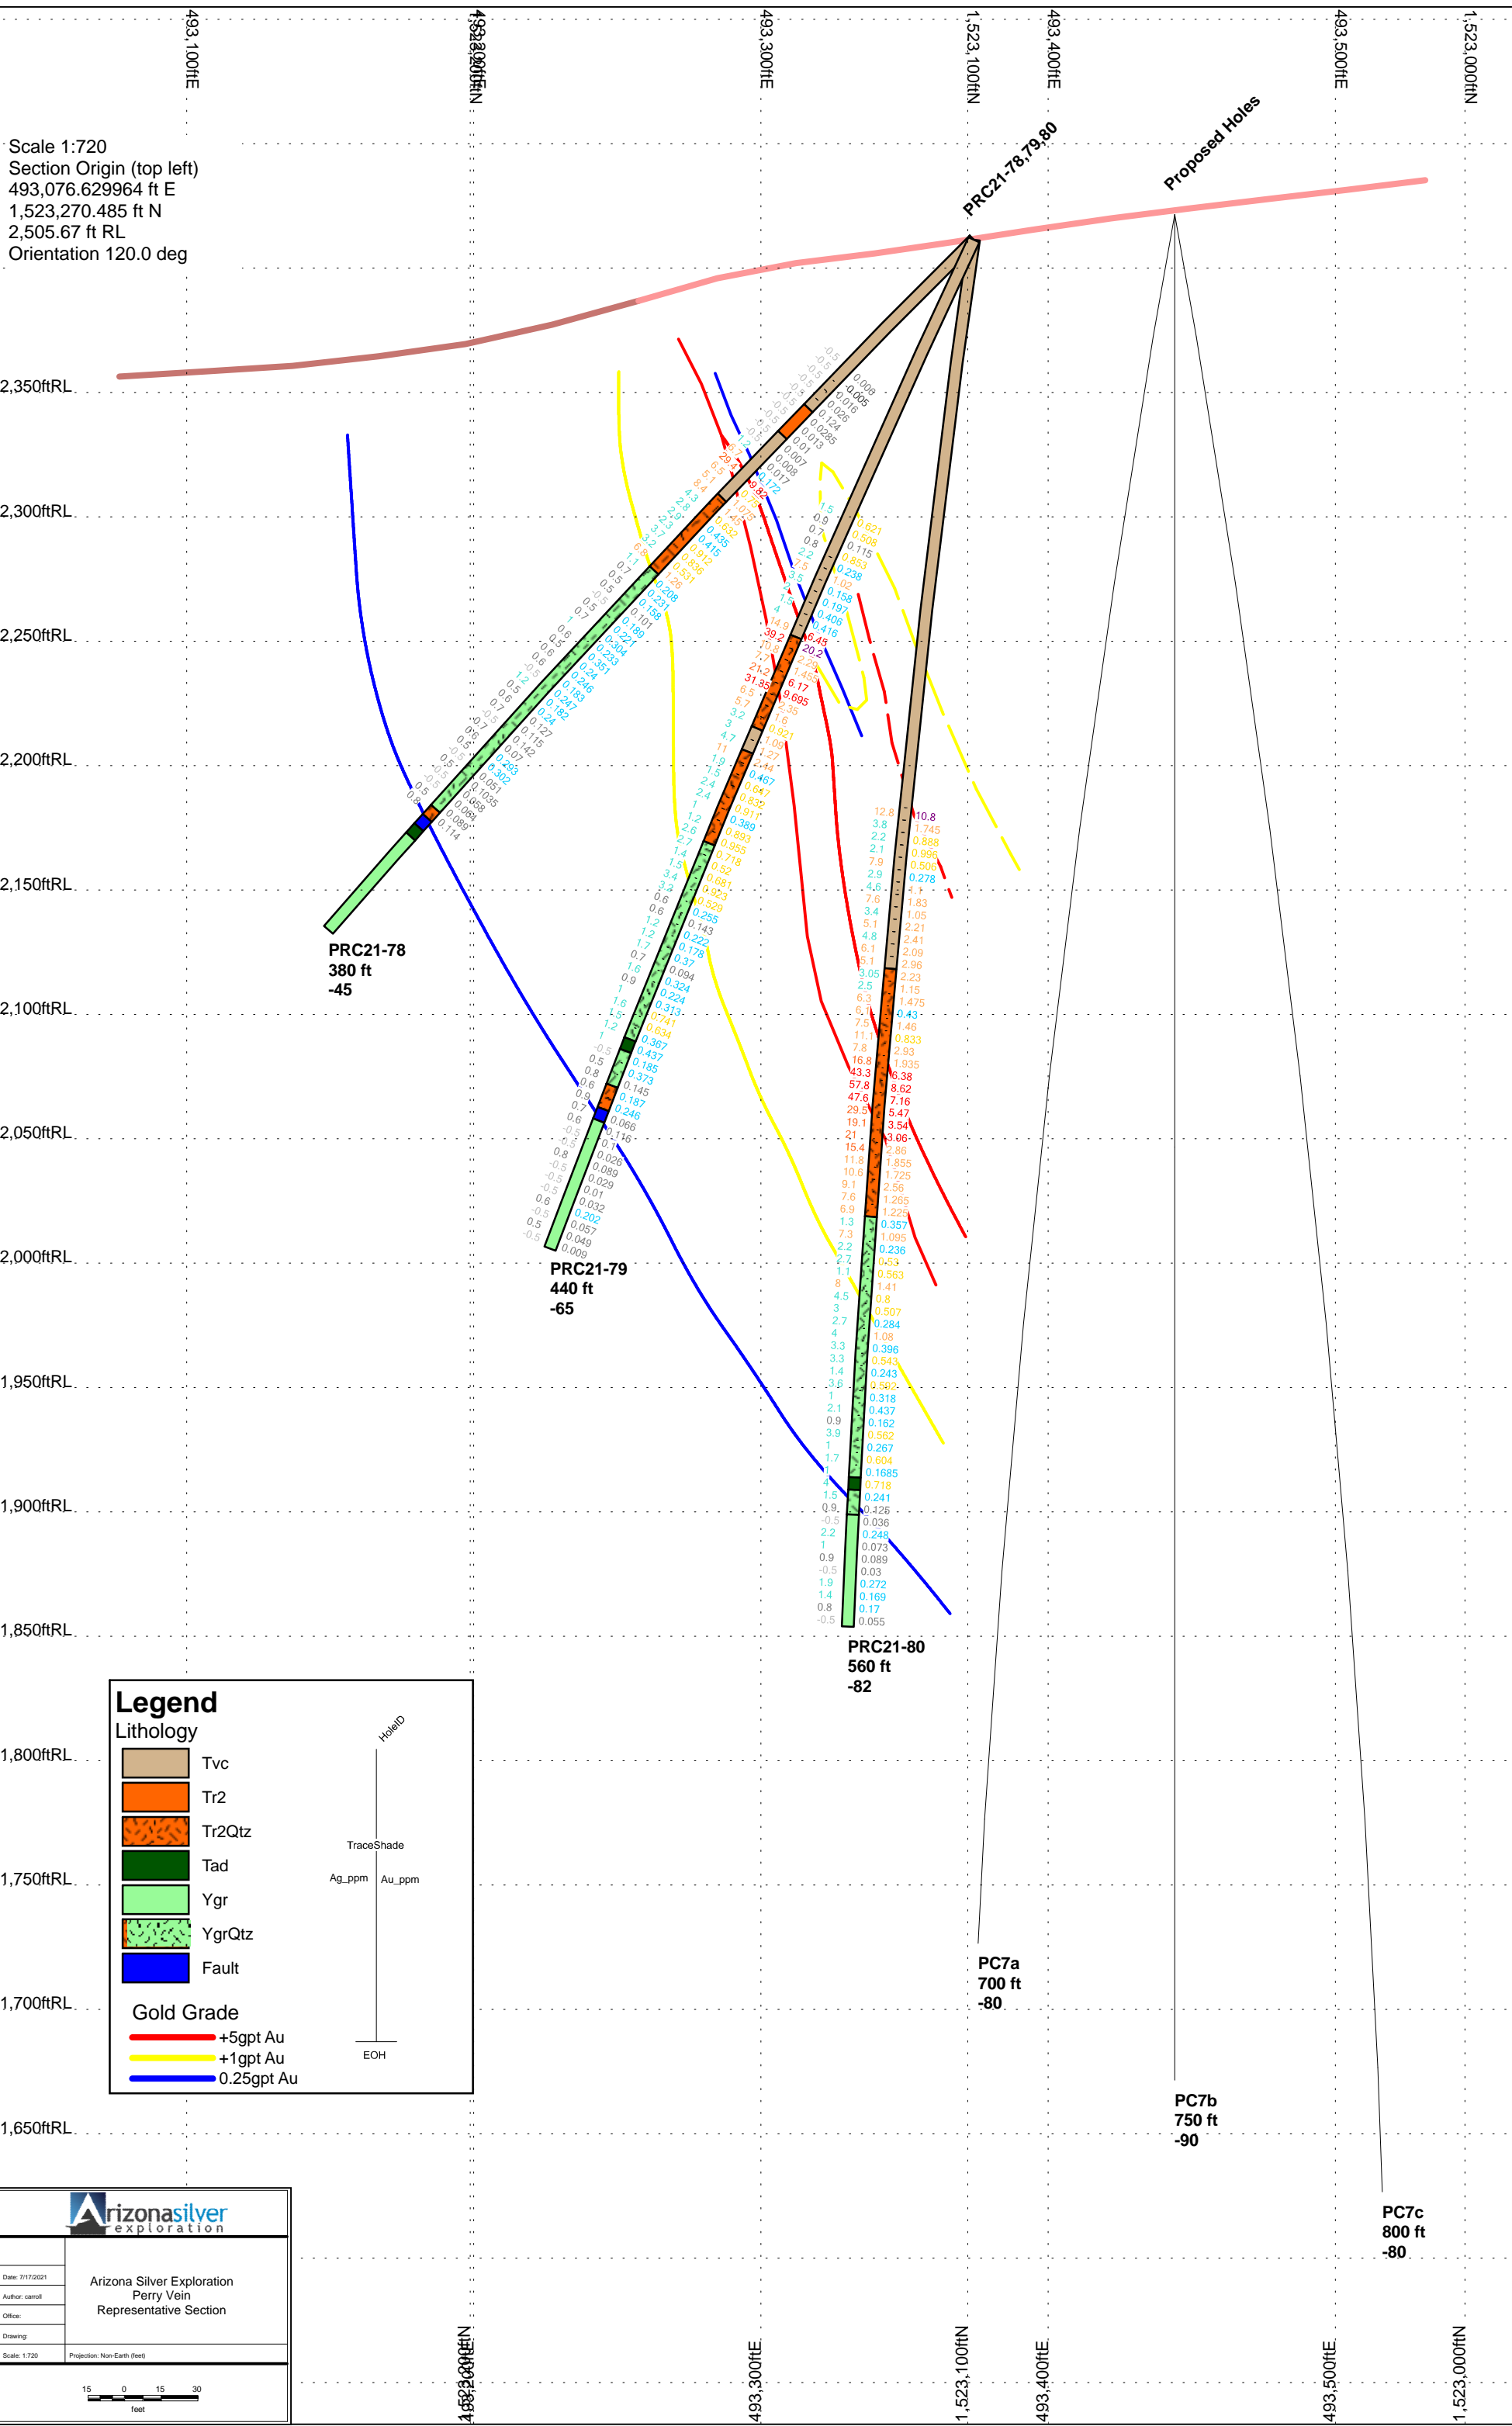

Scale 1:720
 Section Origin (top left)
 493,076.629964 ft E
 1,523,270.485 ft N
 2,505.67 ft RL
 Orientation 120.0 deg

Legend

Lithology

- Tvc
- Tr2
- Tr2Qtz
- Tad
- Ygr
- YgrQtz
- Fault

- Gold Grade**
- +5gpt Au
 - +1gpt Au
 - 0.25gpt Au

Arizona Silver Exploration

Arizona Silver Exploration
 Perry Vein
 Representative Section

Date: 7/17/2021
 Author: camd
 Office:
 Drawing:
 Scale: 1:720
 Projection: Non-Earth (feet)

15 0 15 30
 feet