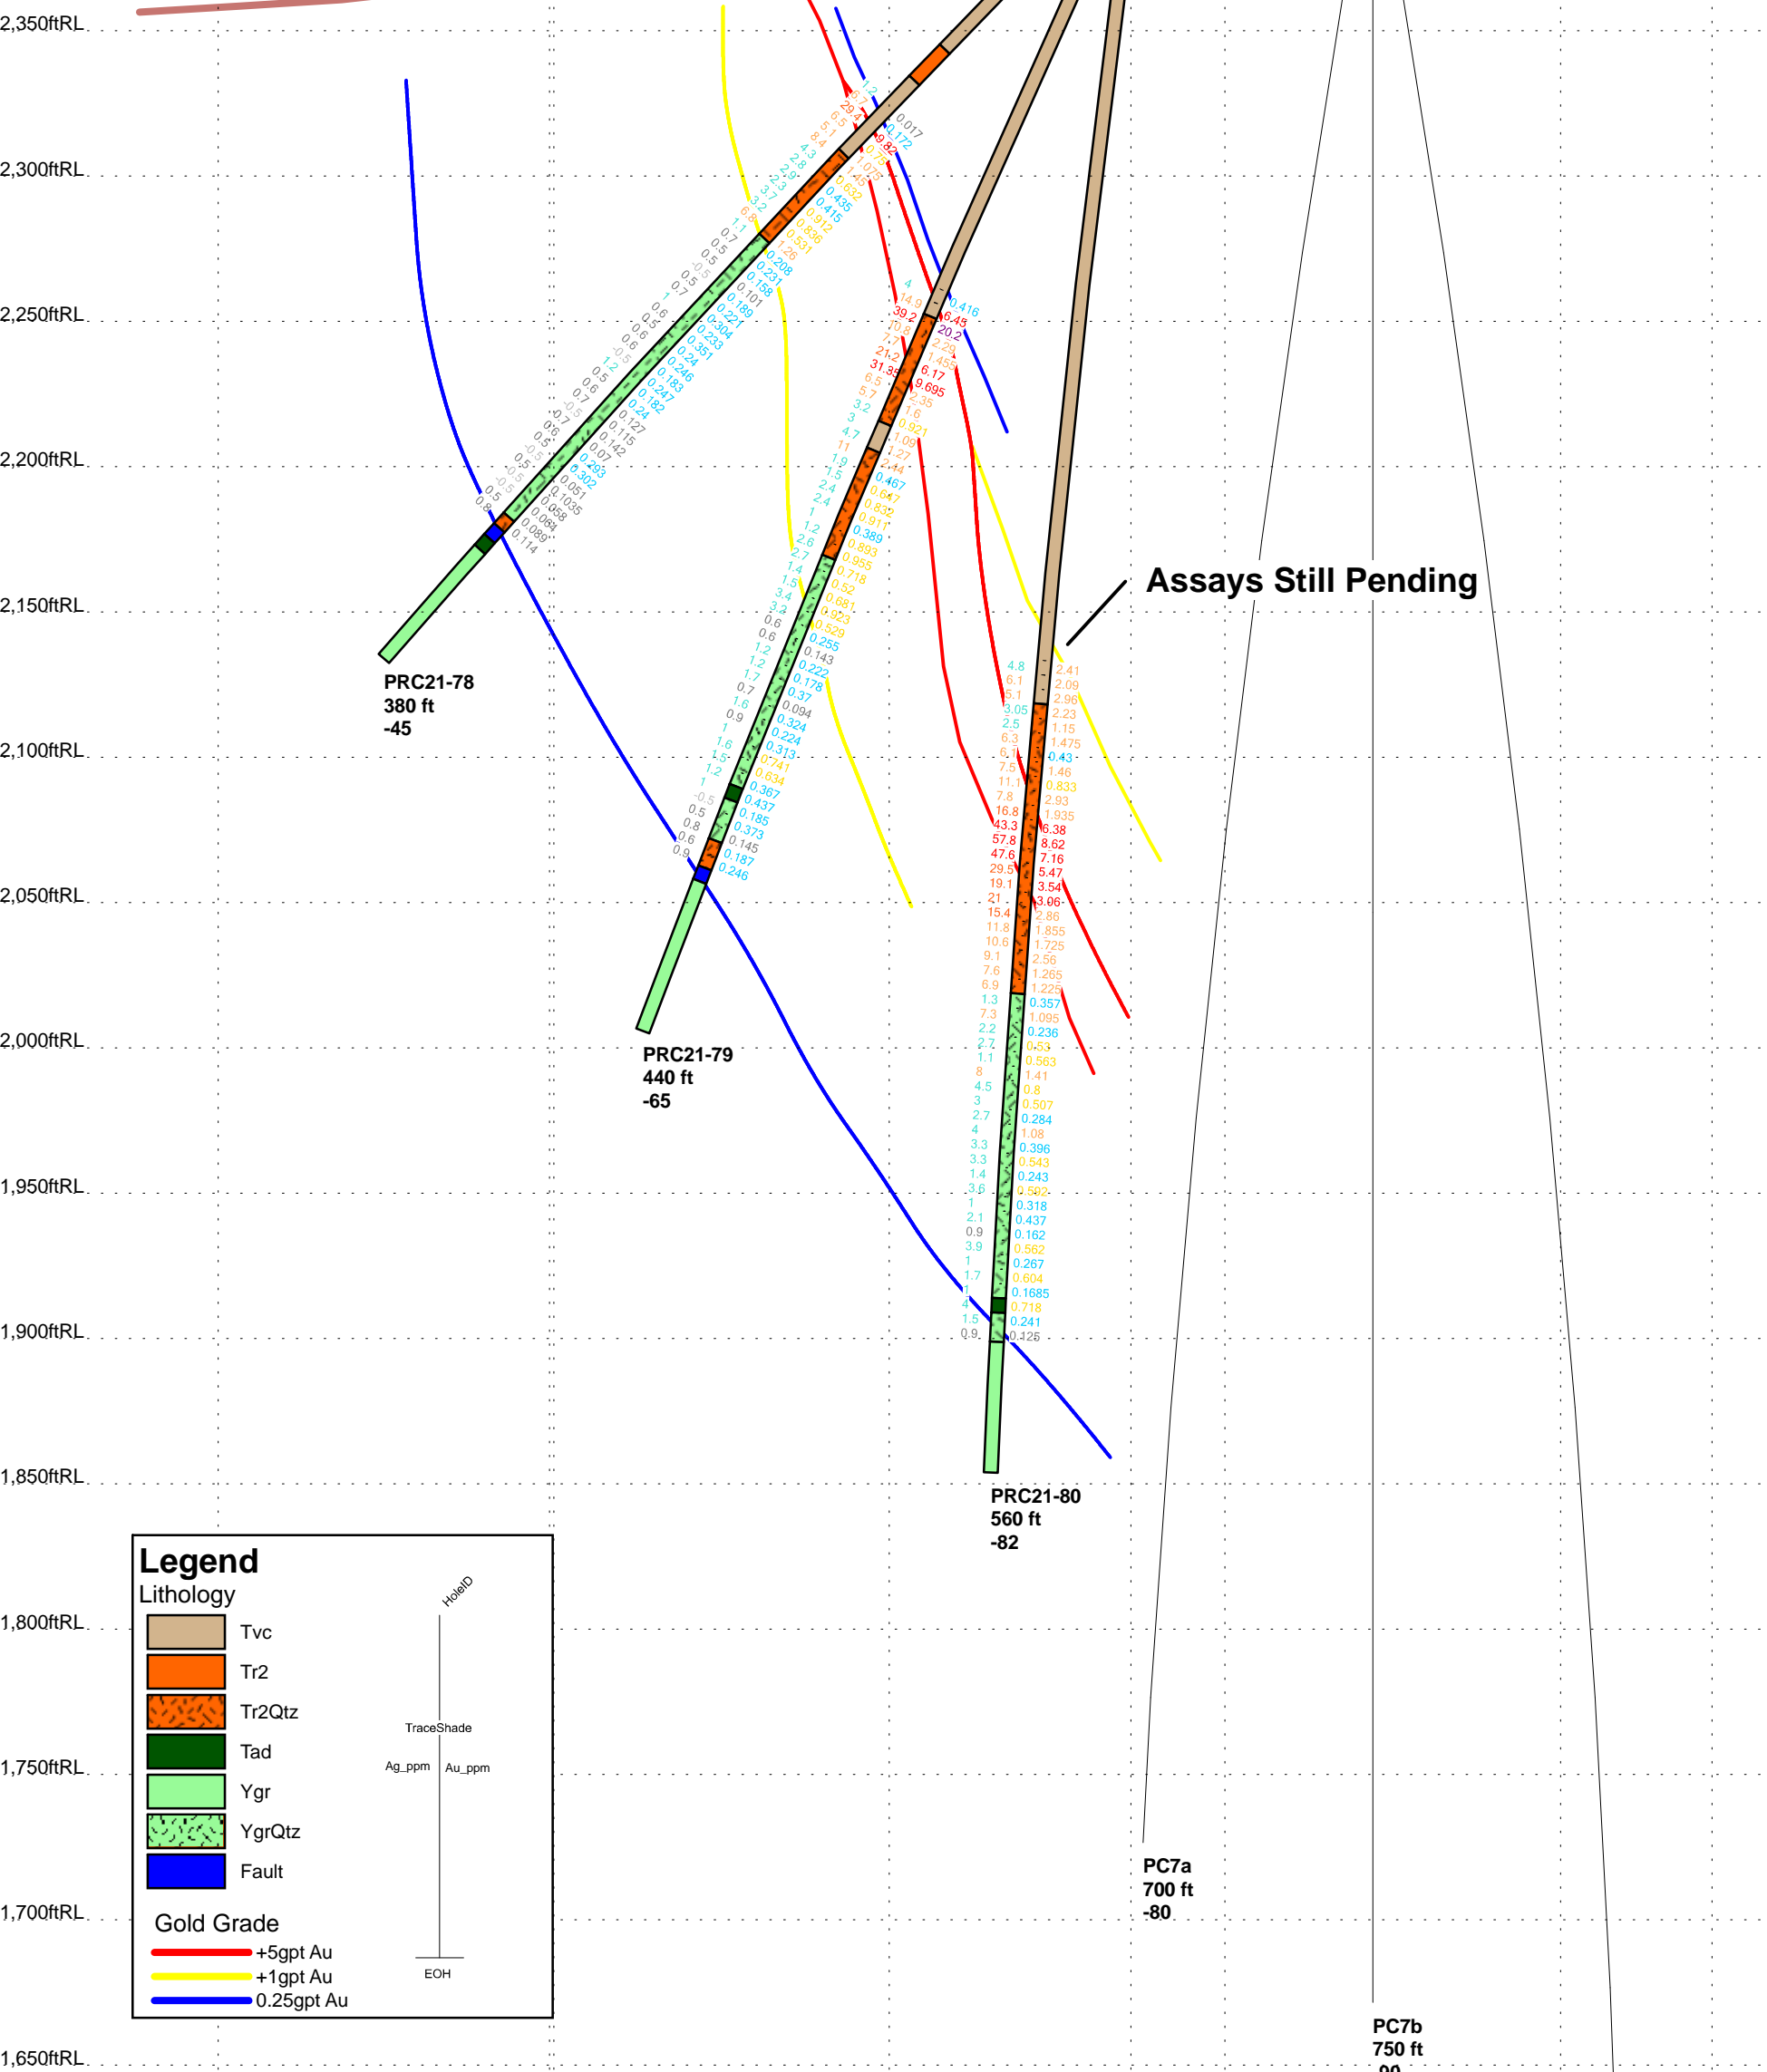

Scale 1:720  
 Section Origin (top left)  
 493,076.629964 ft E  
 1,523,270.485 ft N  
 2,505.67 ft RL  
 Orientation 120.0 deg

**Arizona Silver Exploration**

Arizona Silver Exploration  
 Perry Vein  
 Representative Section

Date: 7/17/2021  
 Author: carroll  
 Office:  
 Drawing:  
 Scale: 1:720  
 Projection: Non-Earth (feet)

15 0 15 30  
 feet